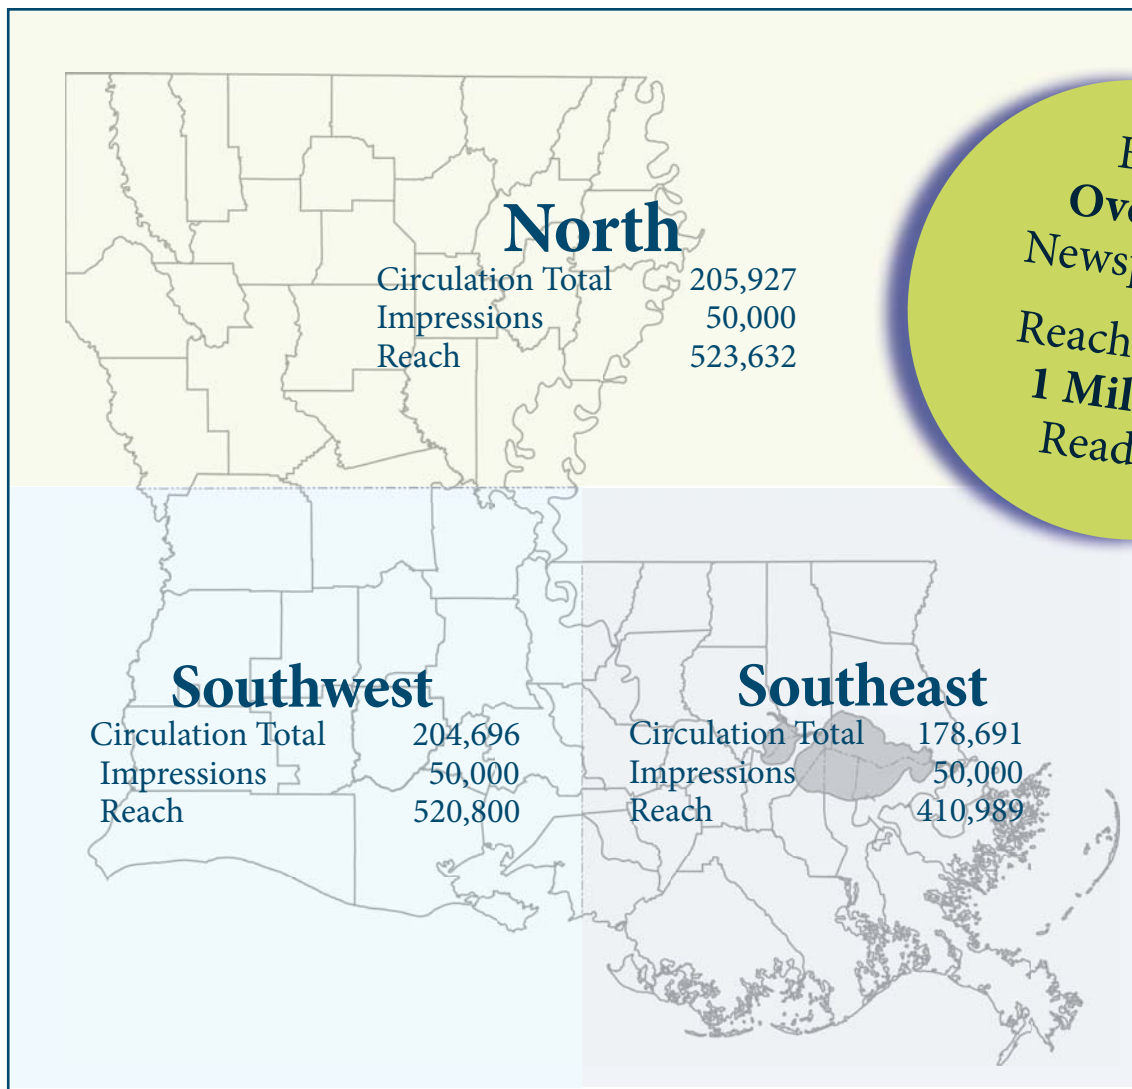

*2x2 or 2x4 ad run one time "week of" 300x250 online ad live for 7 days.

Net Rates

2x2 (3.25" x 2") & 300 x 250

1 Zone	\$625.00
2 Zones	\$1025.00
3 Zones	\$1250.00

2x4 (3.25" x 4") & 300 x 250

1 Zone	\$1050.00
2 Zones	\$1700.00
3 Zones	\$2050.00