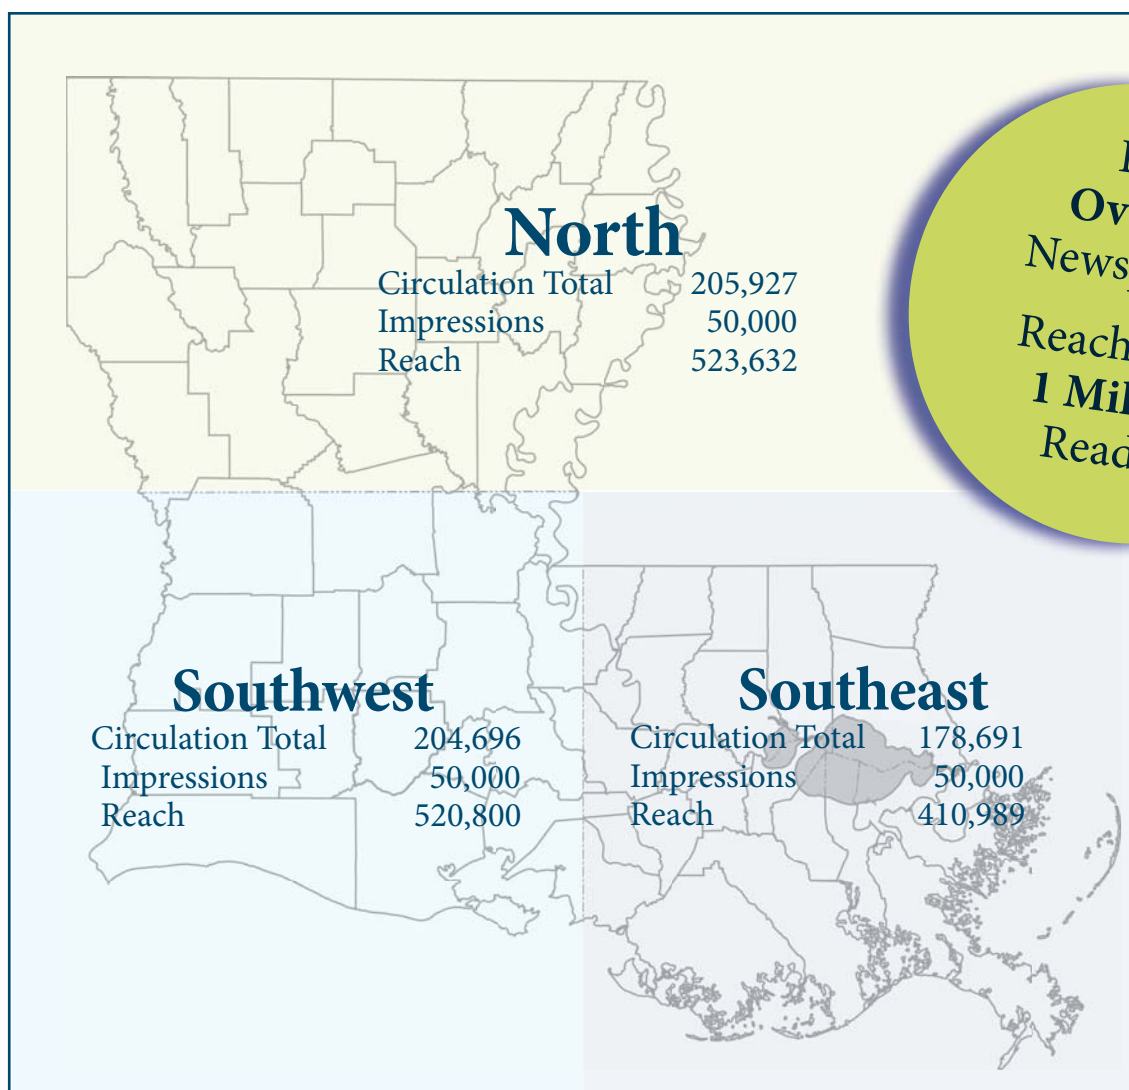

LPA

Newspaper: The Multimediu 2010 Statewide Advertising Program Print & Online Integrated Buy

*2x2 or 2x4 ad run one time "week of" 300x250 online ad live for 7 days.