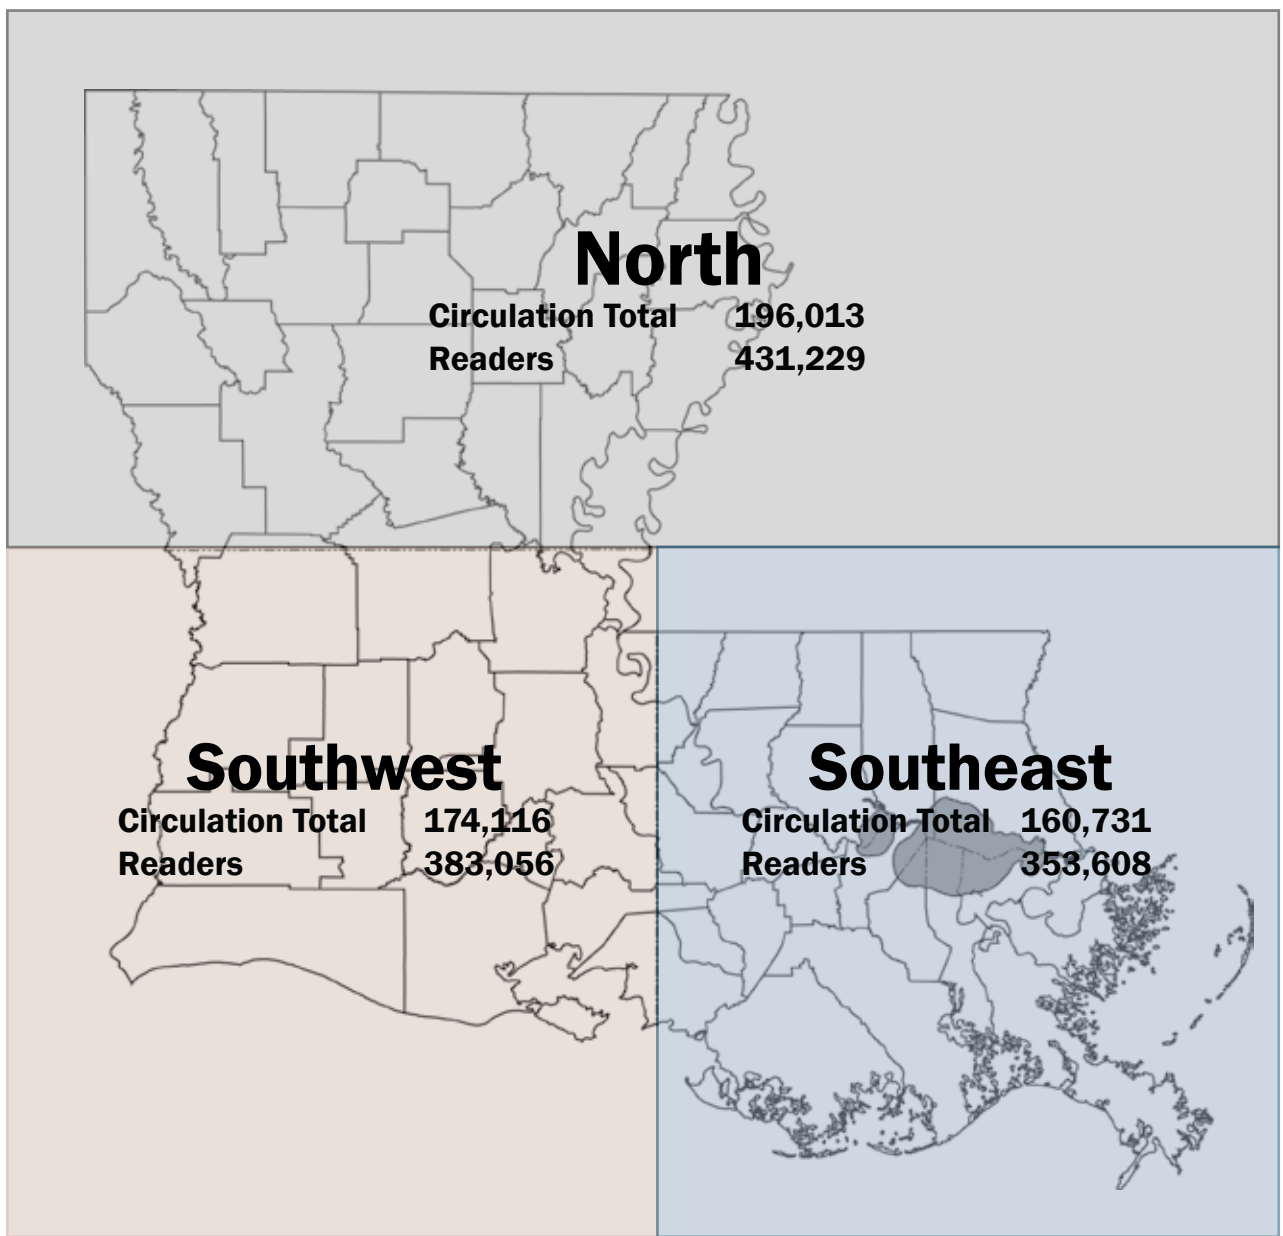

Abbeville Meridian • GenLa Focus • LBC Live • The Town Talk • Amite Tangi-Digest • The St. Bernard Voice • Bienville Democrat-Record • The Weekly Enterprise • Baton Rouge Business Report • Baton Rouge Post • The Advocate Baton Rouge Louisiana Football Magazine • The Catholic Commentator • The Bluff Country Gazette • The Banner • The Daily News • Bossier Press-Tribune • Louisiana State • The Herald-Guide • The Bunkie Record • Cameron Parish Pilot • Central City News • Church Point News • The Watchman • The Chronicle • The Caldwell Watchman • The Crowley Post-Signal • The Eunice News • The Gazette • Concordia Sentinel • Guardian • The St. Mary & Franklin Banner-Tribune • The Era-Leader • Gonzales Weekly

LOUISIANA PRESS ASSOCIATION STATEWIDE DISPLAY AD NETWORK

Buy Over 66 Newspapers
Reach over 900,000 readers with ONE low cost plan